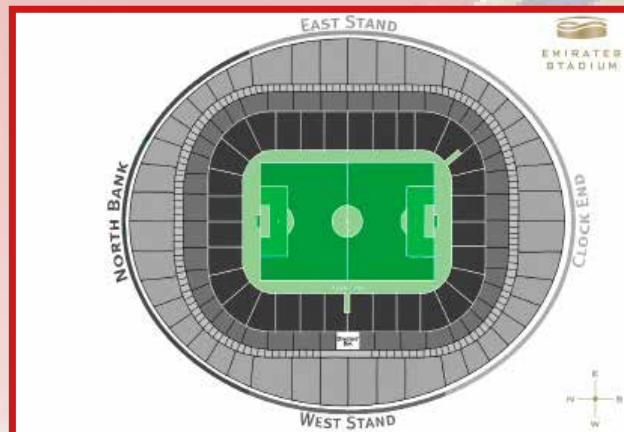

Arsenal WFC

Emirates Stadium / Meadow Park

GO Sport Travel is very proud to be one of few authorized agent of Arsenal Women FC. Interest in football on the women's side has grown strongly and the number of supporters is increasing over time. Take the opportunity to be there where it happens, buy your official match ticket from us.

Emirates Stadium Hornsey Rd, London

Club Level Block 82

- Exclusive Club Level seating
- Match programme
- 1 half time complimentary drink (beer/wine/soda)

Dress Code - Casual

No away colors/shirts or other clothing/accessories with offensive messages. The stadium/club has the right to refuse entry to anyone who does not follow the specified dress code.